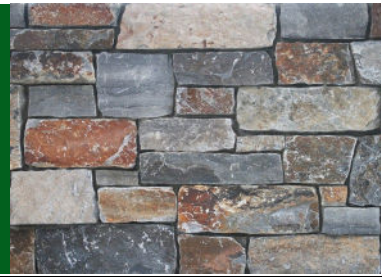

BITTERROOT

The Bitterroot family of stone features vibrant hues of burgundy, gold and bronze set against a neutral background of grays and browns.

Argillite stone is any compact sedimentary rock composed mainly of clay materials.

There is no warranty against bleeding by Glacier Stone Supply. Bitterroot products contain a certain amount of iron, thus bleeding may occur.

Thin Veneer		Coverage based upon a 1/2" mortar joint. Weight approximately 13-15 lbs / square foot.				Spec Sheet
		Grade	Product Code	Thickness	Height	
Ledge Flats *	BRLV	1/2"-1 1/2"	2-7"	6-16"+		
Corners *	BRC	1/2"-1 1/2"	2-7"	3-10"		
Squares and Recs Flats *	BRSRLV	1/2"-1 1/2"	7-11"+	10-20"+		
Squares and Recs Corners *	BRSRC	1/2"-1 1/2"	7-11"+	3-10"		
Random Flats	BRRV	1/2"-1 1/2"	3-8"	6-24"+		
Big Face Random Flats	BRBFRV	1/2"-1 1/2"	8-16"+	10-24"+		
Random Corners	BRRC	1/2"-1 1/2"	3-7"	3-10"		

- * Tumbled add \$2 per SQFT or LNFT, \$70 per Ton
- Veneer pallets available in 200 square feet; Corners available in 125 linear feet.
- \$50 pallet charge on non-standard quantities.
- Recommendation for Estimating - 20% extra sq ft. for Drystack/ 40% for Zero Joint application.
- Custom thickness up to 2" add \$2.00 / sf, 2" to 3" add \$3.00 / sf.
- Veneer pallets weigh approx. 2,600 - 3,000 lbs, corner pallets weigh approx. 1,600 - 1,800 lbs.