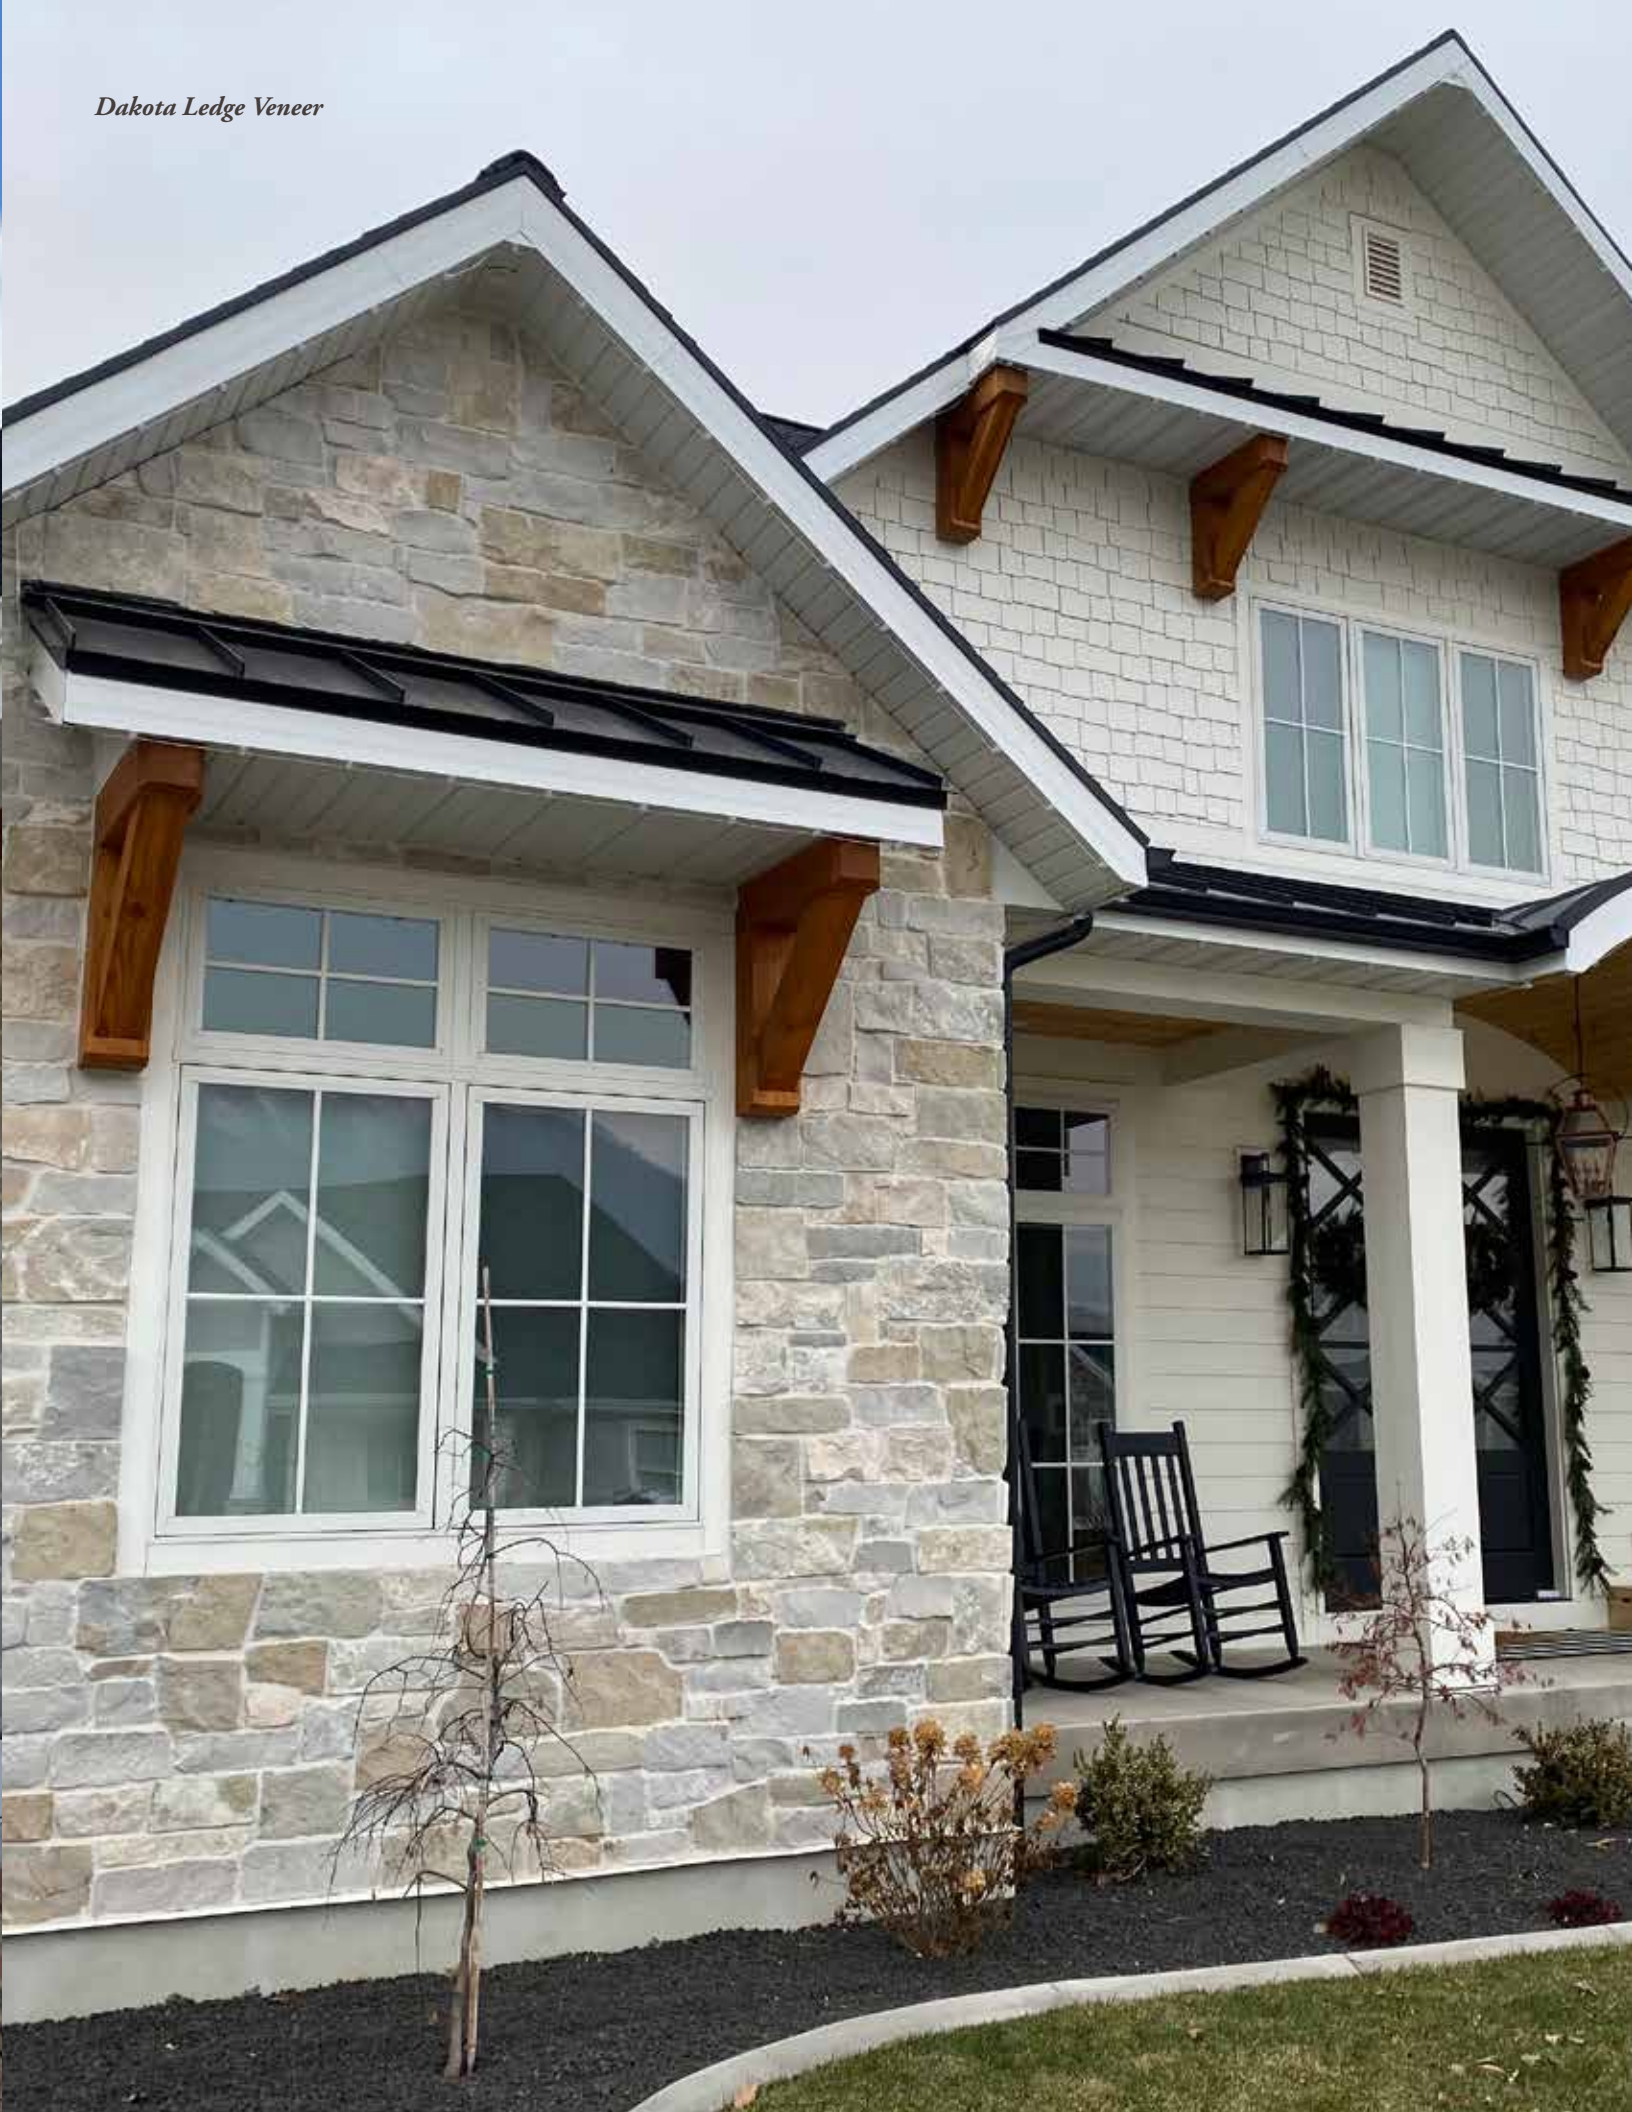

Dakota Ledge Veneer